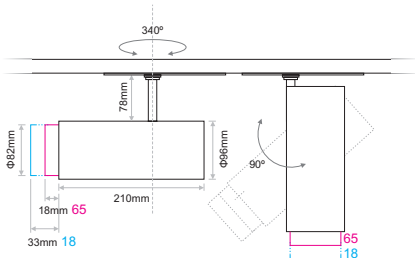

FERIA ZOOM X

- FERIA series of tracklights consists of four models. FERIA Zoom X is the largest model.
- It is ideal for museum lighting.
- Adjustable 340° on the horizontal plane & 90° on the vertical plane.
- Adjustable beam angle: 18° (min) – 65° (max)
- Available in White or Black Colour.
- Available accessory: barn door
- 3 circuit track adaptor.
- L90/B10 50.000h
- 3 SDCM

LIGHTSOURCE BY
bridgelux.

Model (LED Power)	CCT*	CR180 LED Source	CR190 LED Source	Beam Angle	Type	Colour	Dimming Option
		80 (80)	90 (90)				
FERIA ZOOM X 32.3W <i>(FERIA ZOOM X32)</i>	2700K (27B)	4485lm	3701lm	Adjustable (18-65) 18°(min)-65°(max)	Adjustable (AD)	White (WH) Black (BL)	Non-Dimmable (ND)
	3000K (30B)	4766lm	3868lm				DALI (DL)
	4000K (40B)	4906lm	4092lm				Phase Cut** (PC) (Trailing Edge Dimmer)
	5700K (57B)	4766lm	-				Local Dimming** (LD)
FERIA ZOOM X 38.3W <i>(FERIA ZOOM X38)</i>	2700K (27B)	5133lm	4236lm				
	3000K (30B)	5455lm	4428lm				
	4000K (40B)	5615lm	4684lm				
	5700K (57B)	5455lm	-				

* Available in 3500K, 5000K and 6500K upon request
** Available only for 32.3W version

Ordering Code Example: *FERIA ZOOM X32-40B-80-1865-AD-BL-ND*

Barn Door

Adjustable beam angle